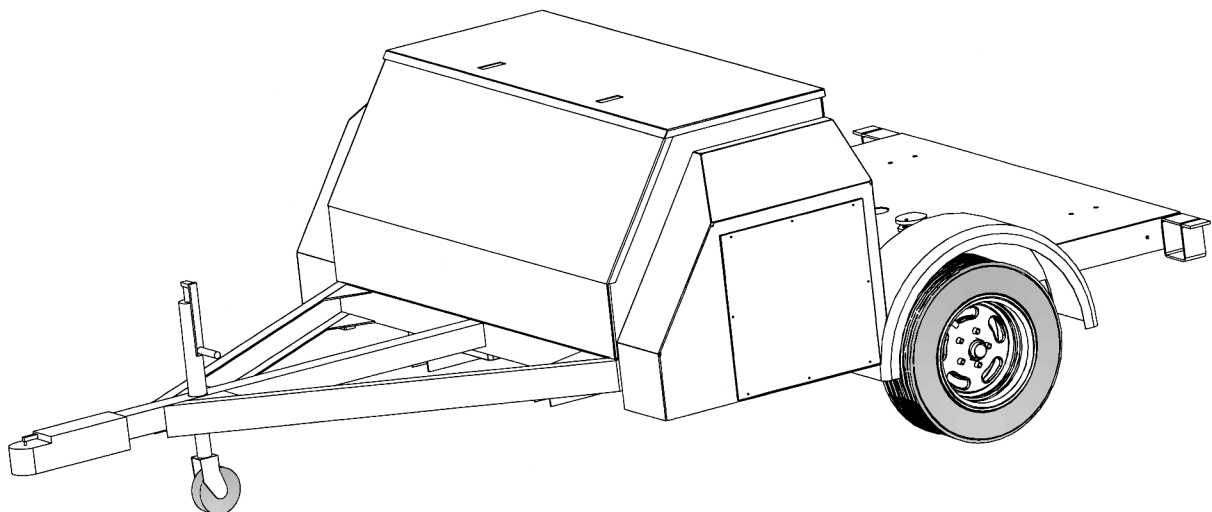

SKY-TRACKER

PROMOTIONAL SEARCHLIGHTS

TRAILER/GENERATOR

Type 3200006 (2 kW), 3200007 (4 kW)

PARTS LIST

Issue September 2007

a division of Ballantyne of Omaha, Inc.

4350 McKinley Street • Omaha, Nebraska 68112 USA
Tel (402) 453-4444 • Fax (402) 453-7238 • www.skytracker.com