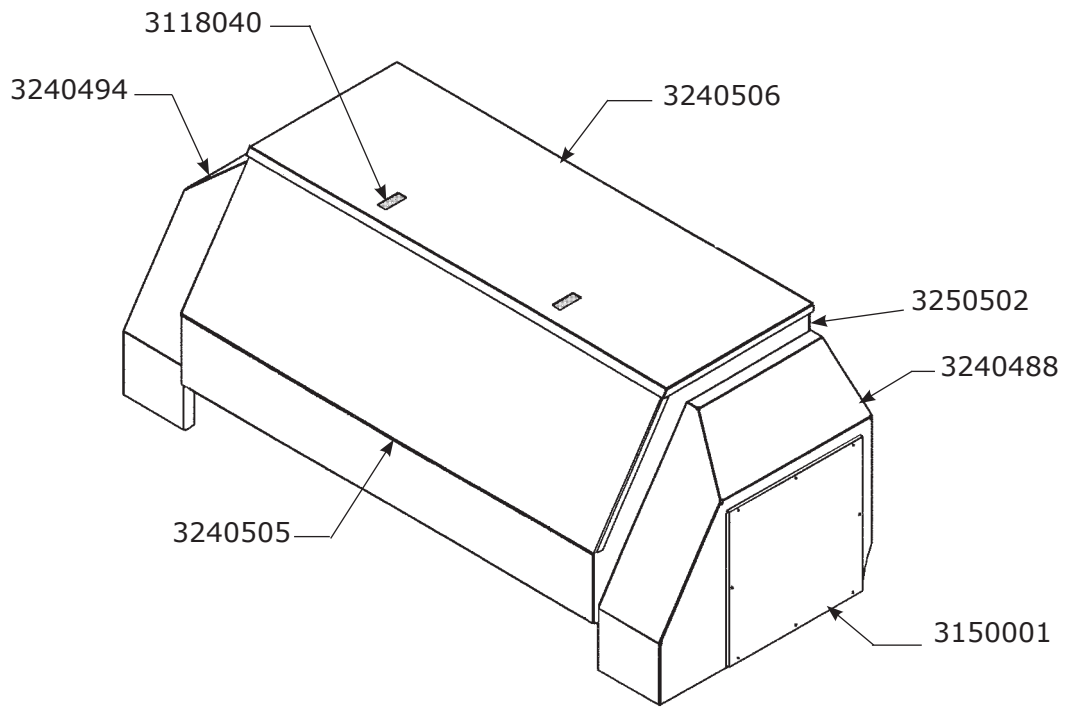

FIGURE 2

<u>Part No.</u>	<u>Description</u>
3118040	Latch, Black Plastic (2 req'd.)
3150001	Vent (2 req'd.)
3240488	Side Vent Assembly, Left
3240494	Side Vent Assembly, Right
3240502	Housing, Main Body Welded Assembly
3240505	Front Door & Hinge Assembly
3240506	Top Door & Hinge Assmblly