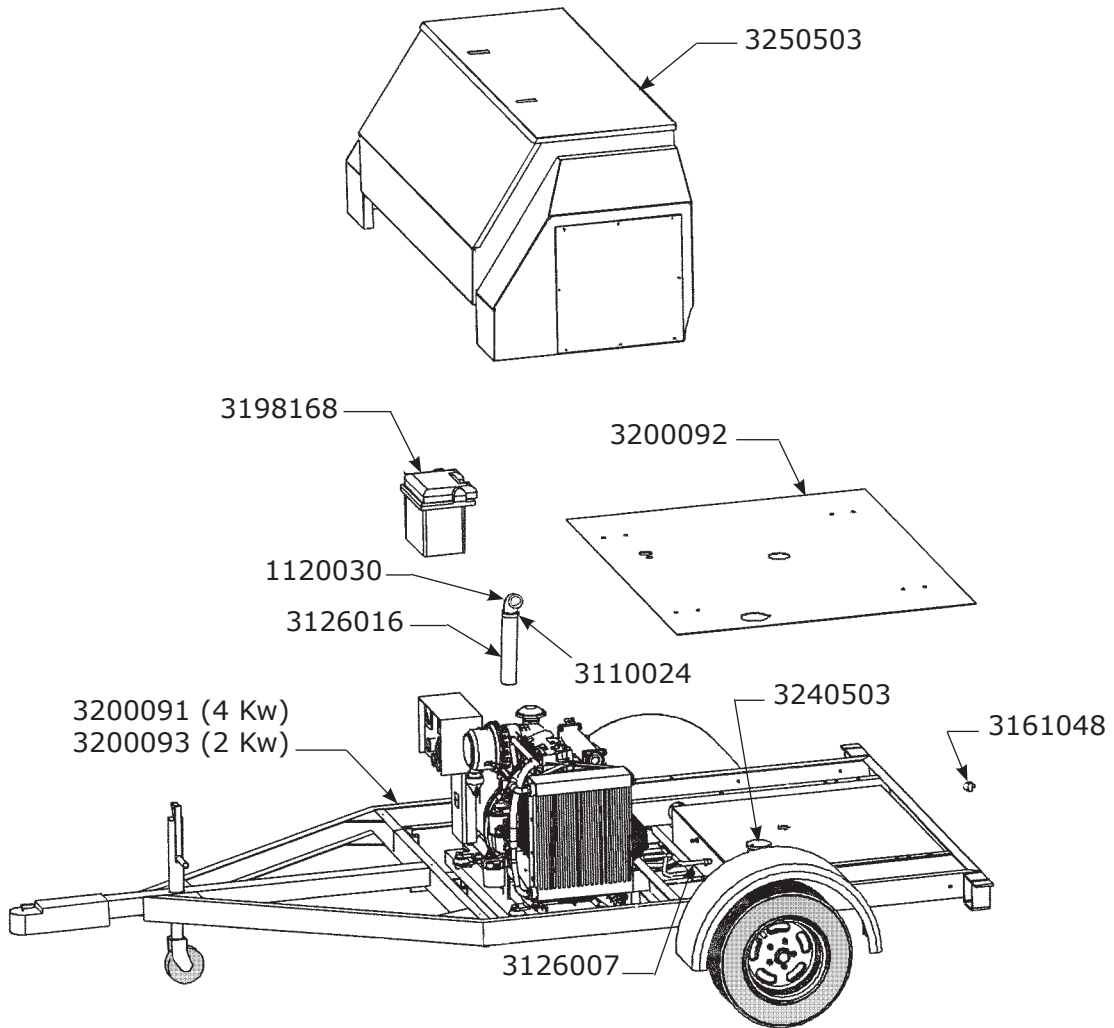

## TRAILER/GENERATOR

Type 3200006 (2 kW), 3200007 (4 kW)

FIGURE 1

<u>Part No.</u>	<u>Description</u>
1120030	Elbow, 90°
3110024	Hose Clamp
3126007	Fuel Line
3126016	Flexible Hose, 2½ in. Diameter
4110009	Hose Clamp, Fuel Line
3161048	Toggle Switch, DPDT
3198168	Battery Case
3174001	Marine Battery, 800 CCA
3200091	Trailer & Generator Set, 4 kW
3200092	Deck Plate
3200093	Trailer & Generator Set, 2 kW
3240503	Fuel Fill Assembly
3250503	Housing Assembly (see Figure 2)